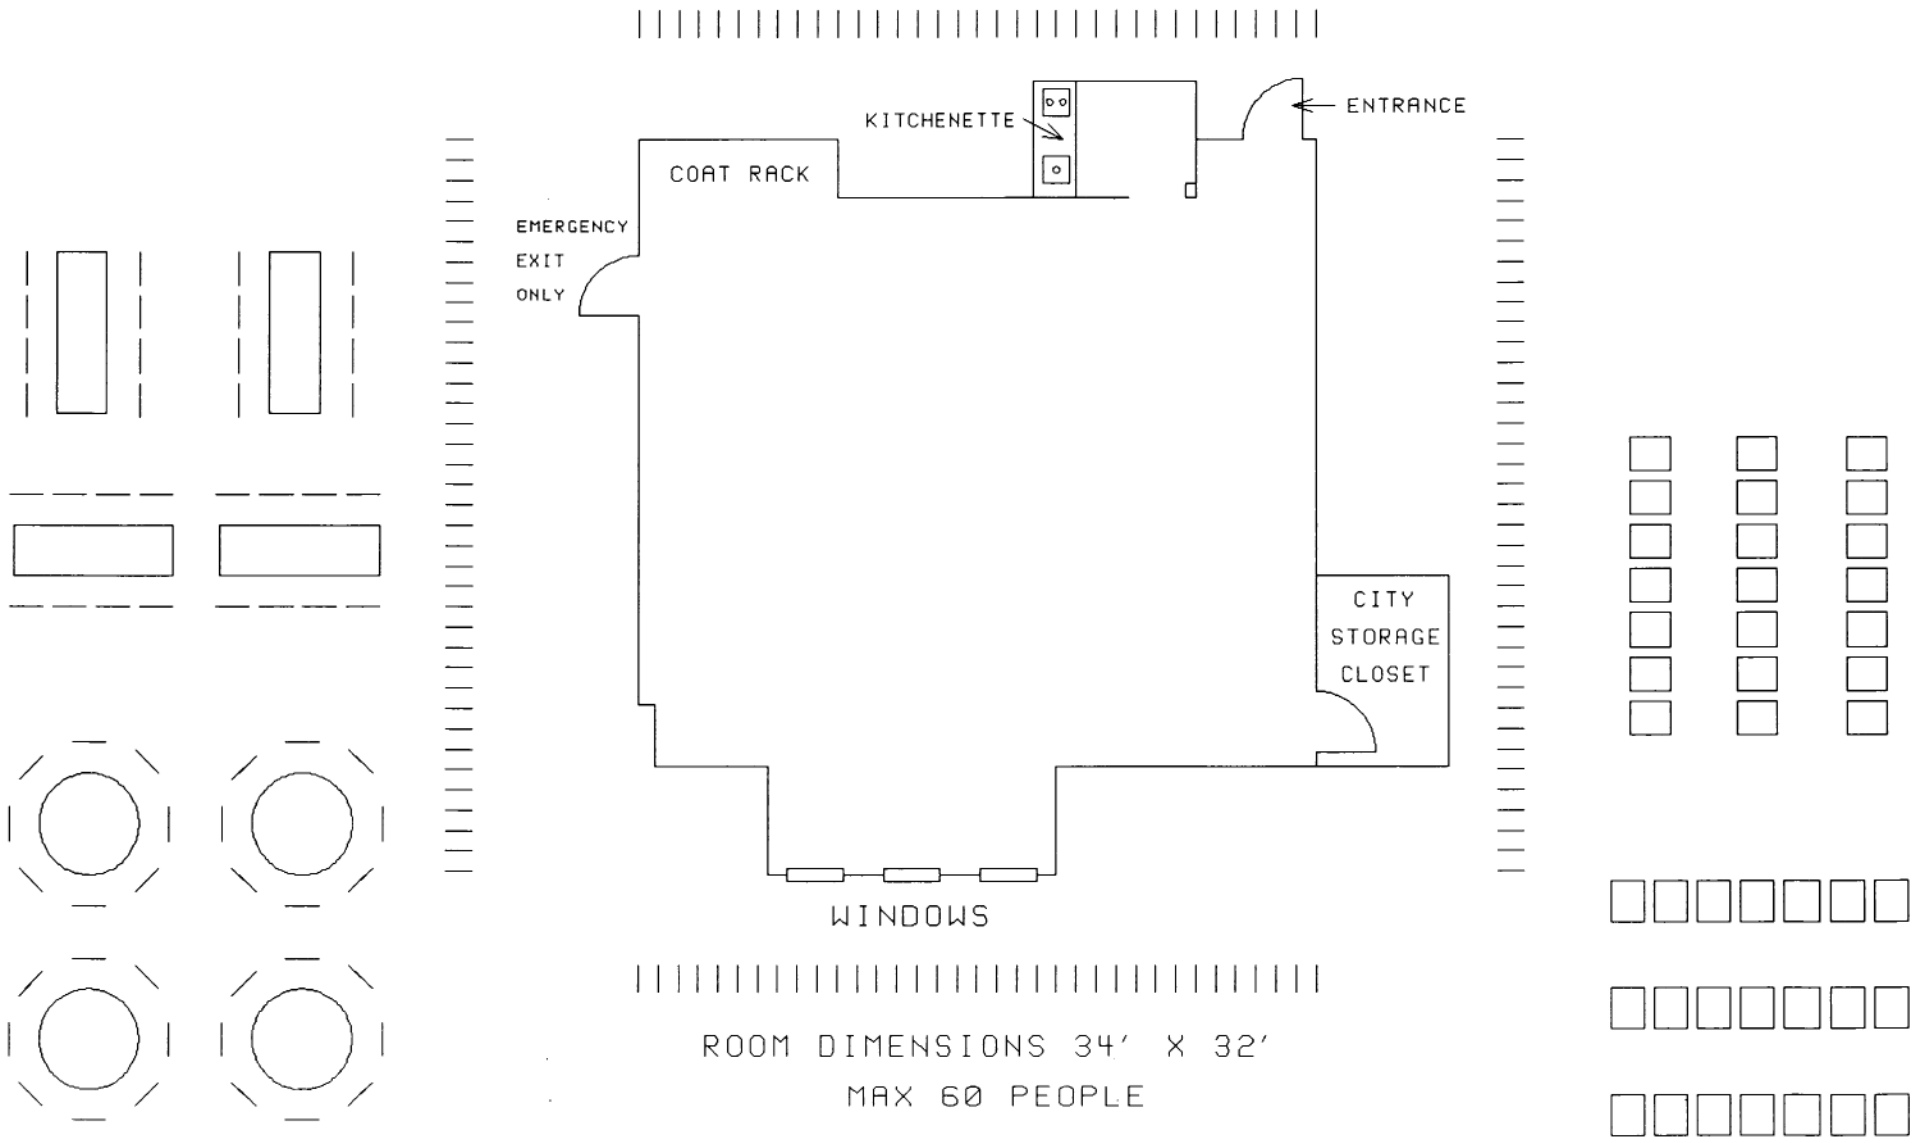

# WILLOUGHBY HILLS COMMUNITY CENTER - SCHAEFER ROOM

1088 SQ FEET

SCHAEFRM.CAD

- = 12"

ROOM DIMENSIONS 34' X 32'

MAX 60 PEOPLE