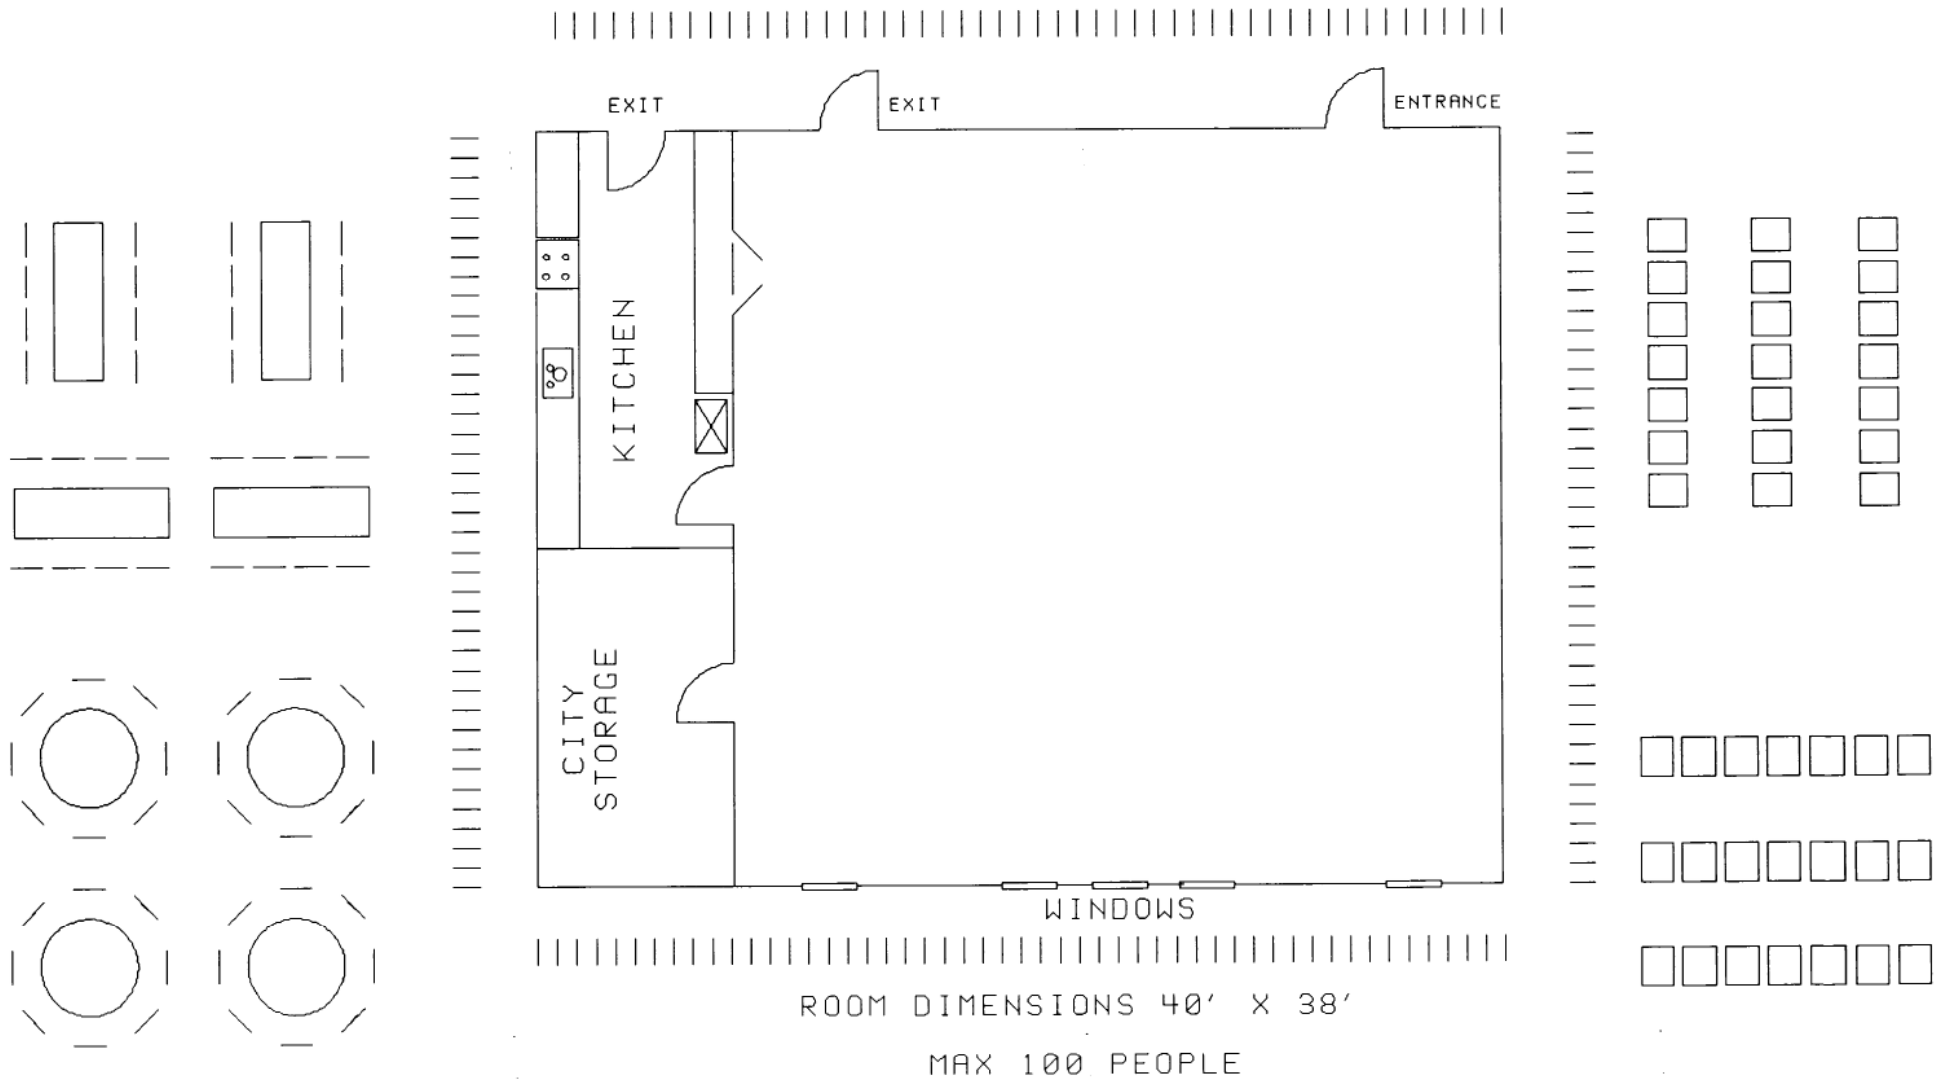

WILLOUGHBY HILLS COMMUNITY CENTER - LIONS ROOM

1520 SQ FEET

LIONSRM.CAD

- = 12"

ROOM DIMENSIONS 40' X 38'

MAX 100 PEOPLE