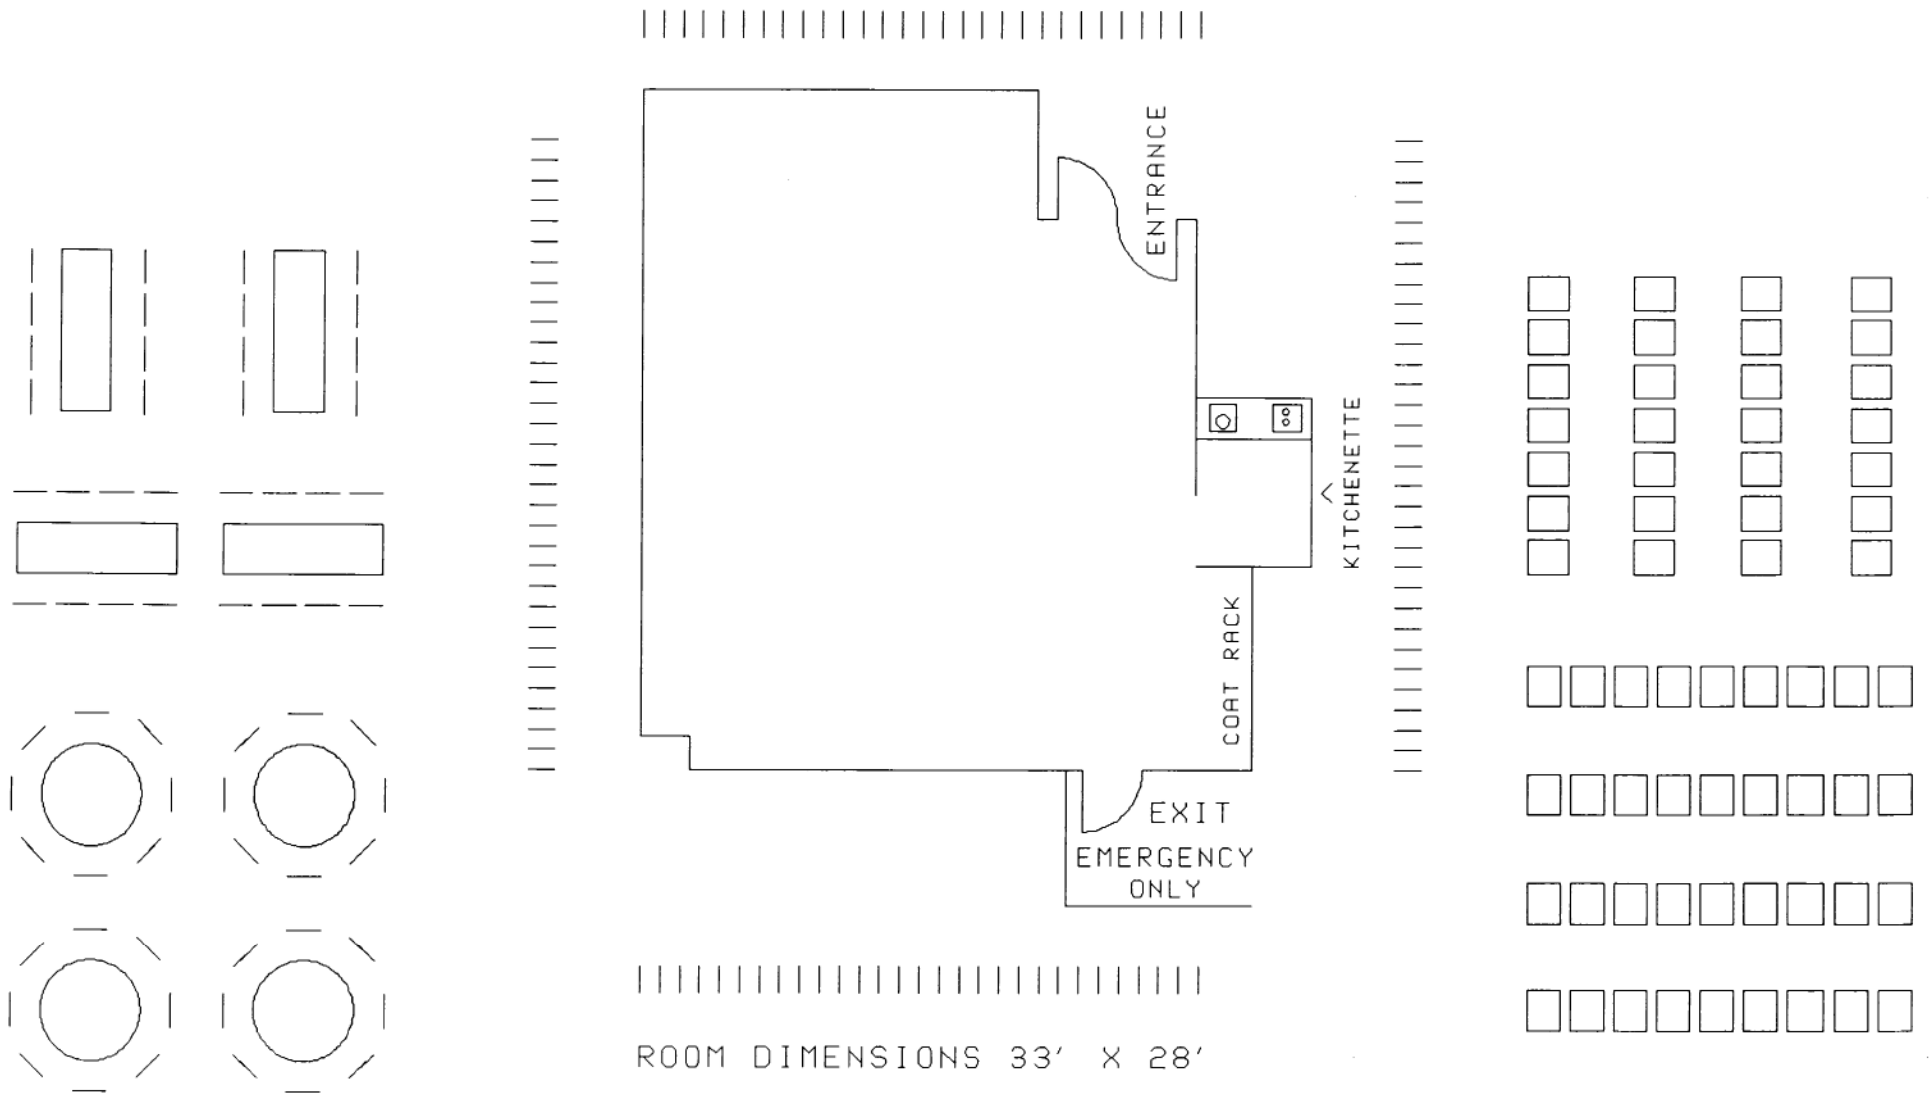

WILLOUGHBY HILLS COMMUNITY CENTER - HISTORICAL ROOM

924 SQ FEET

HISTRM.CAD

- = 12"

ROOM DIMENSIONS 33' X 28'

MAX 40 PEOPLE