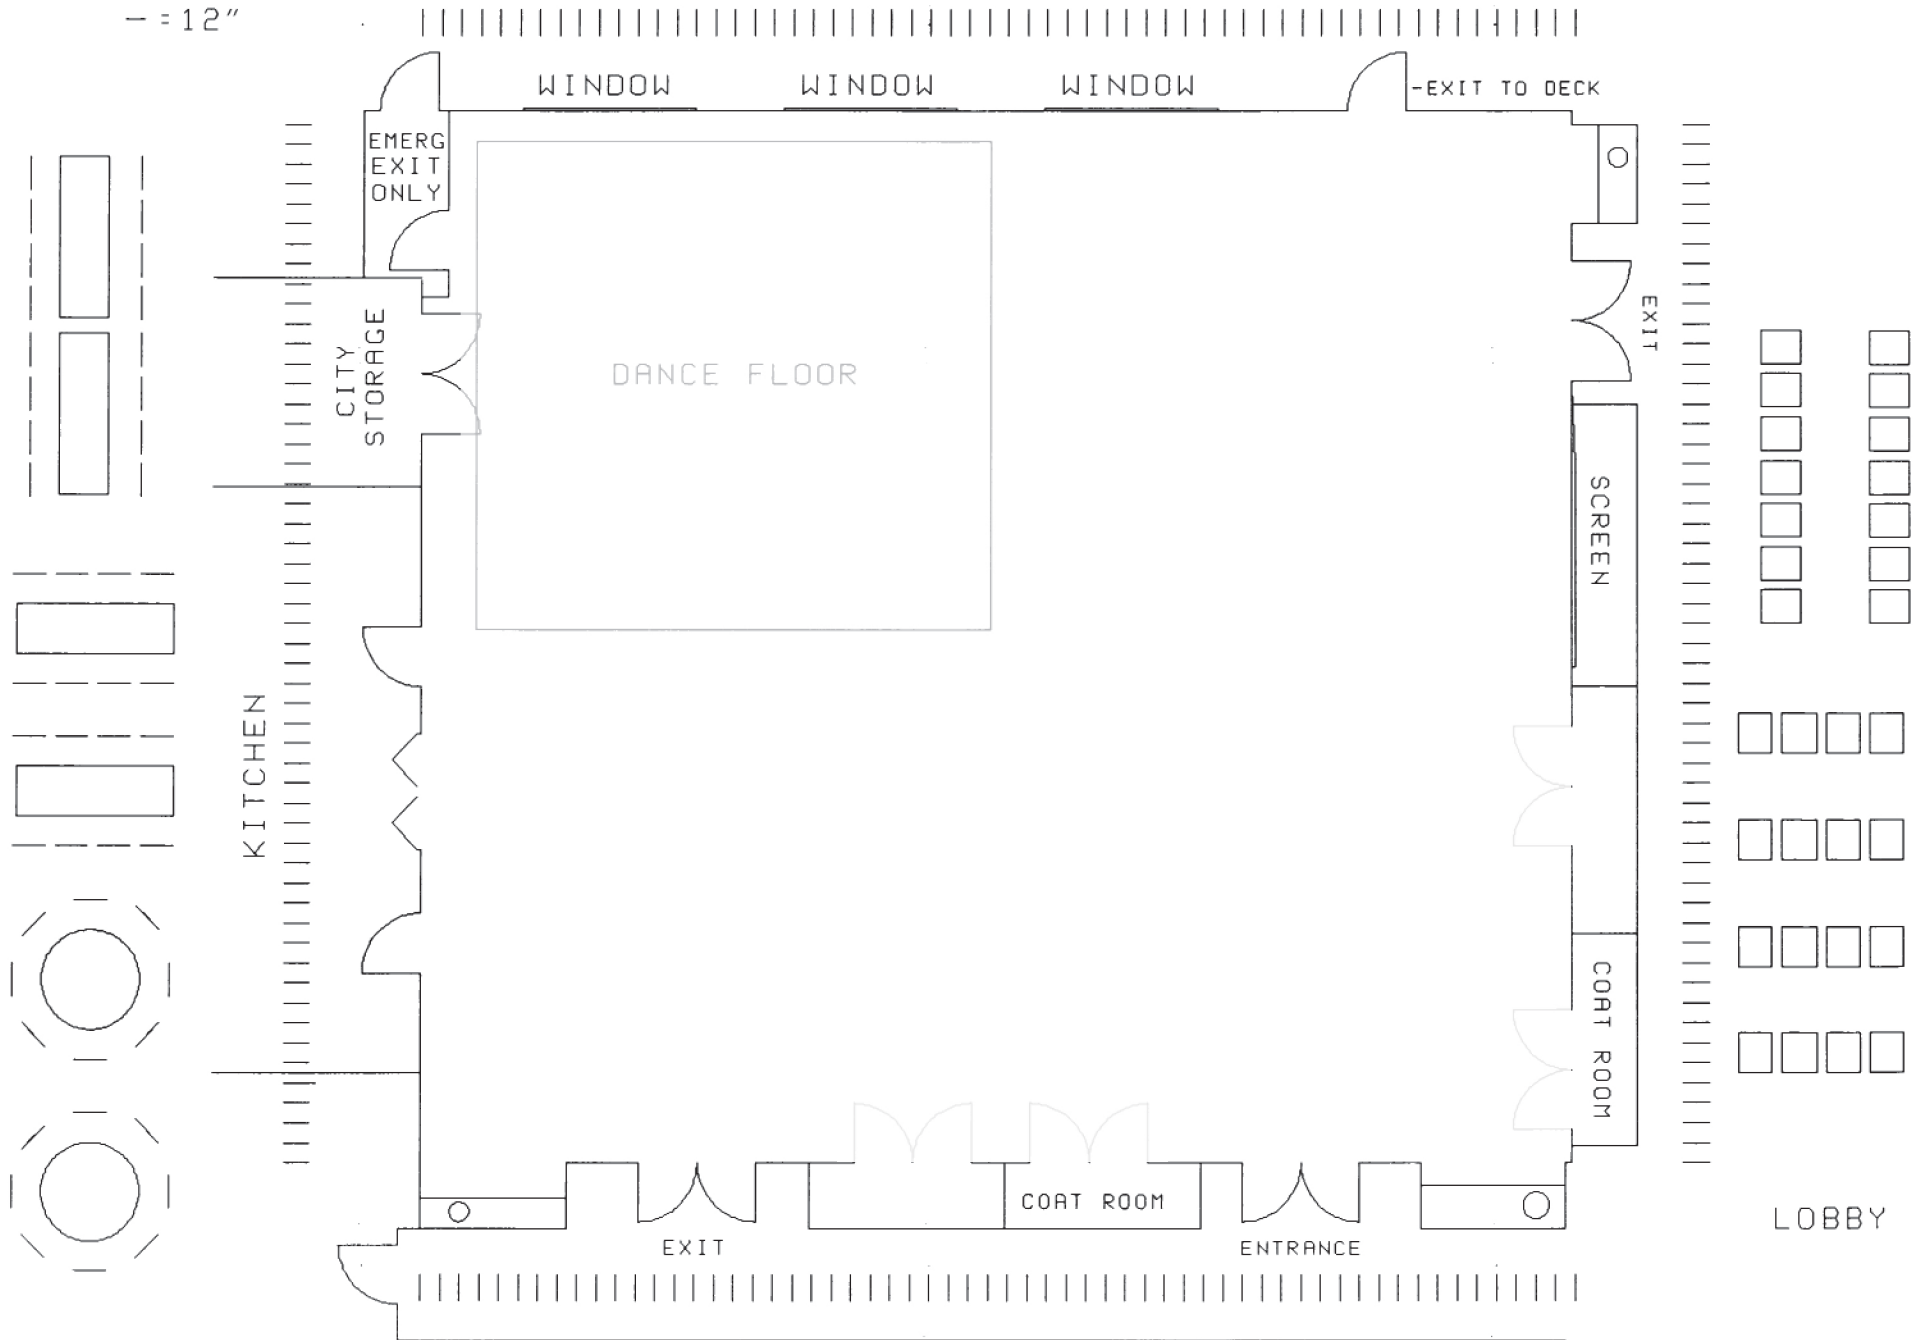

WILLOUGHBY HILLS COMMUNITY CENTER - ORYAN ROOM

3016 SQ FEET
- = 12"

ORYANRM.CAD

ROOM DIMENSTIONS: 58' X 52' MAX 160 PEOPLE